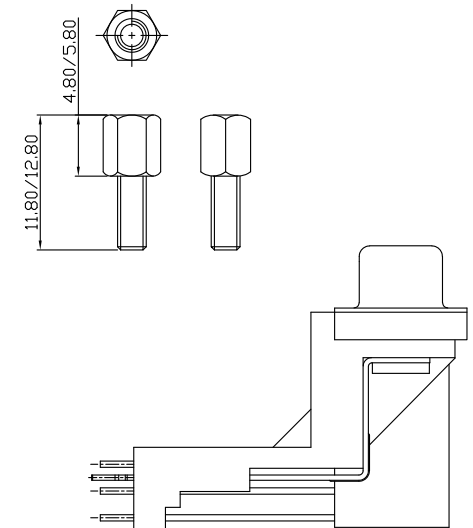

P.C.B. LAYOUT

- MATERIALS:**
- Housing: PBT (UL 94V-0), Black / Blue
  - Bracket: PBT (UL 94V-0), Black / Blue
  - Contacts: Brass
  - Shell: SPCC
  - Rivet: Copper Alloy (Lead  $\leq$  40000PPM)  
Or Copper Alloy (Lead  $\leq$  40000PPM)
  - Board Lock: SPCC
  - Screw: SPCC

- FINISH:**
- Contacts: Gold Flash Plated on Contact Area  
Tin Plated on Solderails  
Nickel Under Plated Over All
  - Shell: Nickel Plated
  - Rivet: Nickel Plated
  - Board Lock: Tin Plated
  - Screw: Nickel Plated

鉚合鎖螺絲型

鉚合型

僅供參考

**XIAN YI PRECISION CO., LTD.**  
祥益精密股份有限公司

TITLE / 品名: VGA 三排 15P 母座 90度 架高型 DIP Type

PART NO / 料號: D31122-15F-Rxxxx

核準發行章

APPROVE / 核準	CHECKED / 審查	DRAWING / 繪圖	DRAWING NO / 圖號	UNIT / 單位	⊕	X
<i>Kin</i>	<i>Chenrong</i>	<i>Chenrong</i>	K-0D-001-00	mm	SHEET 1 OF 1	

- FINISH:**
- Contacts: Gold Flash Plated on Contact Area  
Tin Plated on Solderails  
Nickel Under Plated Over All
  - Shell: Nickel Plated
  - Rivet: Nickel Plated
  - Board Lock: Tin Plated
  - Screw: Nickel Plated
- SPECIFICATION:**
- Voltage: 250V
  - Current Rating: 2 Amp
  - Dielectric Withstanding Voltage: AC 500V r.m.s.
  - Insulation Resistance: 5000M $\Omega$  Min. at DC 500V
  - Contact Resistance: 30m $\Omega$  Max.
  - Operating Temperature: -55°C to 105°C