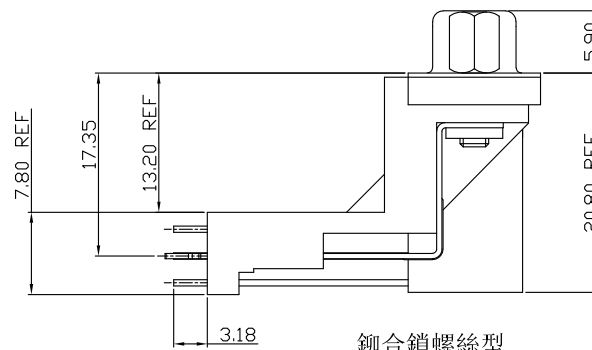

鉚合鎖螺絲型

鉚合型

僅供參考

**XIAN YI PRECISION CO., LTD.**  
祥益精密股份有限公司

TITLE / 品名: VGA 三排 15P 母座 90度 架高型 DIP Type

PART NO / 料號: D31122-15F-Rxxxx

核準發行章

APPROVE / 核準	CHECKED / 審查	DRAWING / 繪圖	DRAWING NO / 圖號	UNIT / 單位	⊕	X
<i>Kin</i>	<i>Chenrong</i>	<i>Chenrong</i>	K-0D-001-00	mm	SHEET 1 OF 1	

NO.	REV / 版本	圖面僅供參考, 實際尺寸以承認圖為主	2025/12/19
		修訂內容	日期

P.C.B. LAYOUT

- MATERIALS:**
- Housing: PBT (UL 94V-0), Black / Blue
  - Bracket: PBT (UL 94V-0), Black / Blue
  - Contacts: Brass
  - Shell: SPCC
  - Rivet: Copper Alloy (Lead  $\leq$  40000PPM)
  - Board Lock: SPCC
  - Screw: SPCC
- Or Copper Alloy (Lead  $\leq$  40000PPM)

- FINISH:**
- Contacts: Gold Flash Plated on Contact Area  
Tin Plated on Solderails  
Nickel Under Plated Over All
  - Shell: Nickel Plated
  - Rivet: Nickel Plated
  - Board Lock: Tin Plated
  - Screw: Nickel Plated
- SPECIFICATION:**
- Voltage: 250V
  - Current Rating: 2 Amp
  - Dielectric Withstanding Voltage: AC 500V r.m.s.
  - Insulation Resistance: 5000M $\Omega$  Min. at DC 500V
  - Contact Resistance: 30m $\Omega$  Max.
  - Operating Temperature: -55°C to 105°C