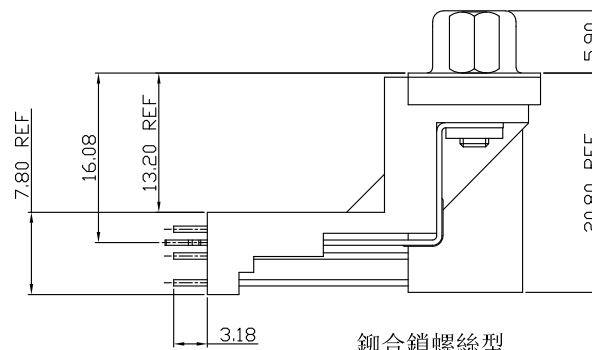

鉚合鎖螺絲型

僅供參考

XIAN YI PRECISION CO., LTD.
祥益精密股份有限公司

TITLE / 品名: VGA 三排 15P 母座 90度 架高型 DIP Type

PART NO / 料號: D31122-15F-Rxxxx

核準發行章

APPROVE / 核準	CHECKED / 審查	DRAWING / 繪圖	DRAWING NO / 圖號	UNIT / 單位	⊕	X
<i>Kin</i>	<i>Chenrong</i>	<i>Chenrong</i>	K-0D-001-00	mm	SHEET 1 OF 1	

NO.	REV / 版本	圖面僅供參考, 實際尺寸以承認圖為主	2025/12/19
		修訂內容	日期