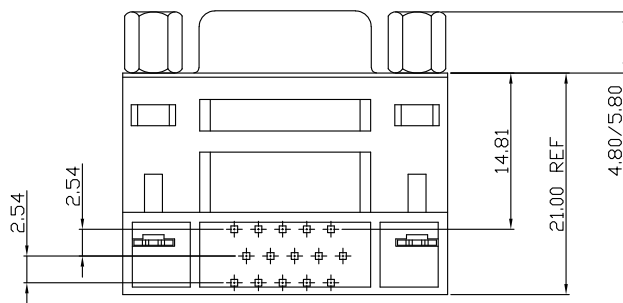

鉚合鎖螺絲型

鉚合型

僅供參考

XIAN YI PRECISION CO., LTD.
祥益精密股份有限公司

TITLE / 品名: VGA 三排 15P 母座 90度 架高型 DIP Type

PART NO / 料號: D31122-15F-Rxxxx

核準發行章

APPROVE / 核準	CHECKED / 審查	DRAWING / 繪圖	DRAWING NO / 圖號	UNIT / 單位	⊕	X
<i>Kin</i>	<i>Chenrong</i>	<i>Chenrong</i>	K-0D-001-00	mm	SHEET 1 OF 1	

NO.	REV / 版本	圖面僅供參考, 實際尺寸以承認圖為主	2025/12/19
		修訂內容	日期