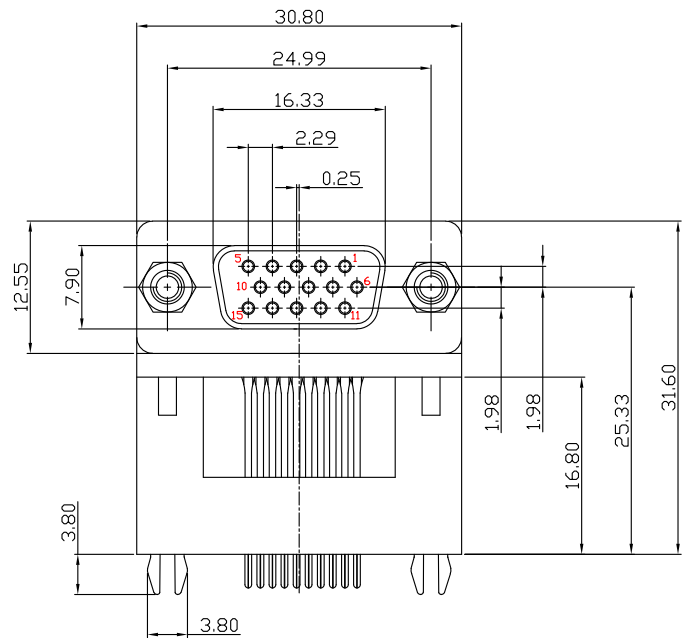

P.C.B. LAYOUT

- MATERIALS:**
- Housing: PBT (UL 94V-0), Black / Blue
  - Bracket: PBT (UL 94V-0), Black / Blue
  - Contacts: Brass
  - Shell: SPCC
  - Rivet: Copper Alloy (Lead  $\leq$  40000PPM)  
Or Copper Alloy (Lead  $\leq$  40000PPM)
  - Board Lock: SPCC
  - Screw: SPCC

鉚合鎖螺絲型

鉚合型

僅供參考

**XIAN YI PRECISION CO., LTD.**  
祥益精密股份有限公司

TITLE / 品名: VGA 三排 15P 母座 90度 架高型 DIP Type

PART NO / 料號: D31122-15F-Rxxxx

核準發行章

APPROVE / 核準	CHECKED / 審查	DRAWING / 繪圖	DRAWING NO / 圖號	UNIT / 單位	⊕	X
<i>Kin</i>	<i>Chenrong</i>	<i>Chenrong</i>	K-0D-001-00	mm	SHEET 1 OF 1	

NO.	REV / 版本	圖面僅供參考, 實際尺寸以承認圖為主	2025/12/19
		修訂內容	日期

P.C.B. LAYOUT

- MATERIALS:**
- Housing: PBT (UL 94V-0), Black / Blue
  - Bracket: PBT (UL 94V-0), Black / Blue
  - Contacts: Brass
  - Shell: SPCC
  - Rivet: Copper Alloy (Lead  $\leq$  40000PPM)
  - Board Lock: SPCC
  - Screw: SPCC
- Or Copper Alloy (Lead  $\leq$  40000PPM)

- FINISH:**
- Contacts: Gold Flash Plated on Contact Area  
Tin Plated on Solderails  
Nickel Under Plated Over All
  - Shell: Nickel Plated
  - Rivet: Nickel Plated
  - Board Lock: Tin Plated
  - Screw: Nickel Plated
- SPECIFICATION:**
- Voltage: 250V
  - Current Rating: 2 Amp
  - Dielectric Withstanding Voltage: AC 500V r.m.s.
  - Insulation Resistance: 5000M $\Omega$  Min. at DC 500V
  - Contact Resistance: 30m $\Omega$  Max.
  - Operating Temperature: -55°C to 105°C